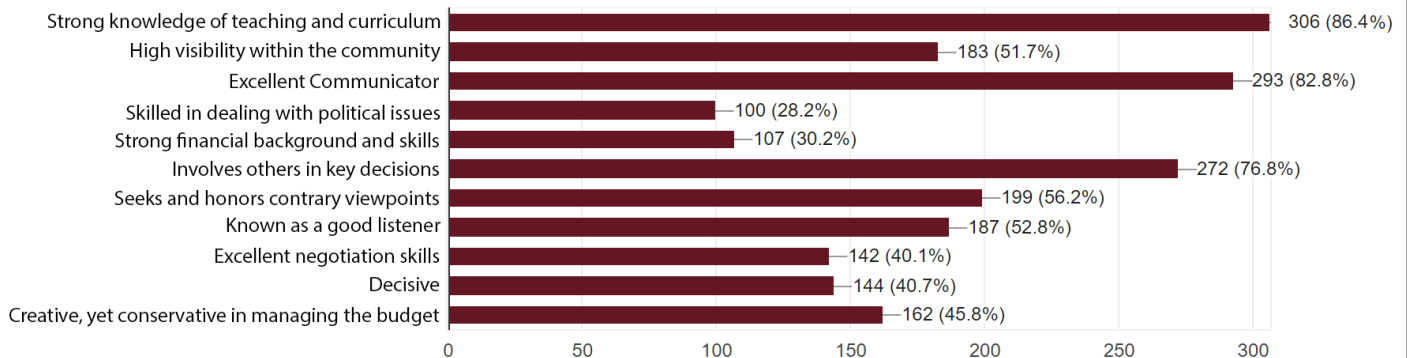

Please review the following terms that describe the potential qualities you might want in a new Superintendent. While you might wish the new school leader to have all of them, please select the six traits you believe are most important.

354 responses